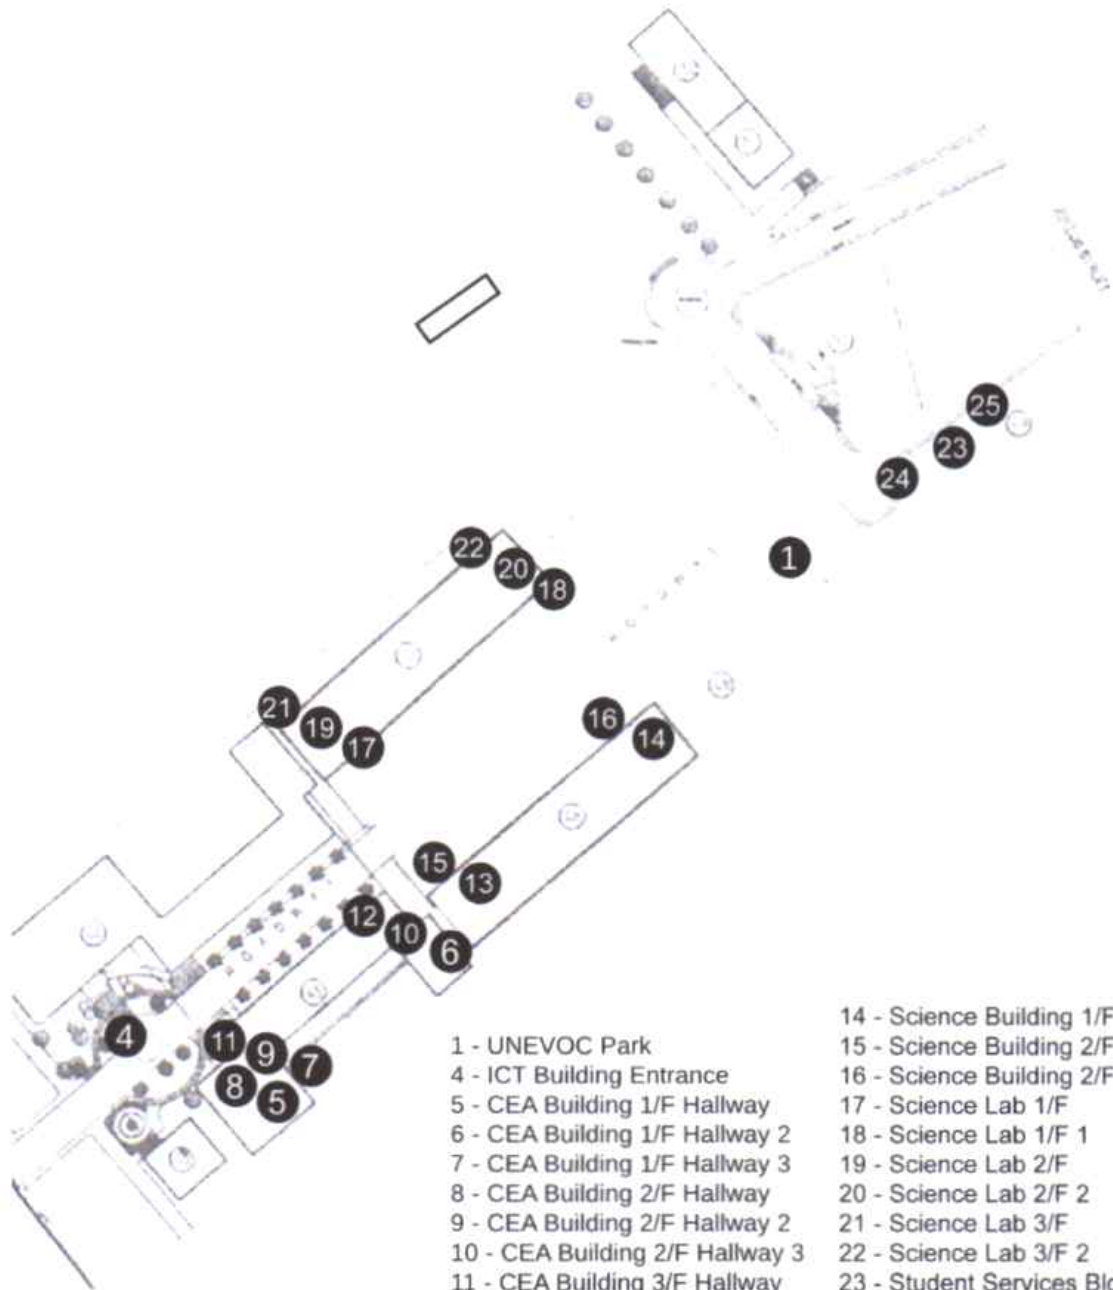

Republic of the Philippines
Iloilo Science and Technology University
 Burgos St., La Paz, Iloilo City, 5000 Philippines
 Trunkline: (+6333) 320-7190 | Telefax: (+6333) 329-4274
<https://www.isatu.edu.ph/>
mail@isatu.edu.ph

SITE MAP - NEW SITE

- 1 - UNEVOC Park
- 4 - ICT Building Entrance
- 5 - CEA Building 1/F Hallway
- 6 - CEA Building 1/F Hallway 2
- 7 - CEA Building 1/F Hallway 3
- 8 - CEA Building 2/F Hallway
- 9 - CEA Building 2/F Hallway 2
- 10 - CEA Building 2/F Hallway 3
- 11 - CEA Building 3/F Hallway
- 12 - CEA Building 3/F Hallway 2
- 13 - Science Building 1/F
- 14 - Science Building 1/F 1
- 15 - Science Building 2/F
- 16 - Science Building 2/F 2
- 17 - Science Lab 1/F
- 18 - Science Lab 1/F 1
- 19 - Science Lab 2/F
- 20 - Science Lab 2/F 2
- 21 - Science Lab 3/F
- 22 - Science Lab 3/F 2
- 23 - Student Services Bldg 1/F
- 24 - Student Services Bldg 2/F
- 25 - Student Services Bldg 2/F 2

Site Map - Main Site

- 2 - TASI Statue Area
- 3 - VPAF Outside Entrance Area
- 26 - TEB 1/F
- 27 - TEB 1/F 2
- 28 - Graciano Lopez Jaena 1/F
- 29 - Graciano Lopez Jaena 2/F
- 30 - Graciano Lopez Jaena 3/F
- 31 - TEB Annex 1/F
- 32 - TEB Annex 2/F