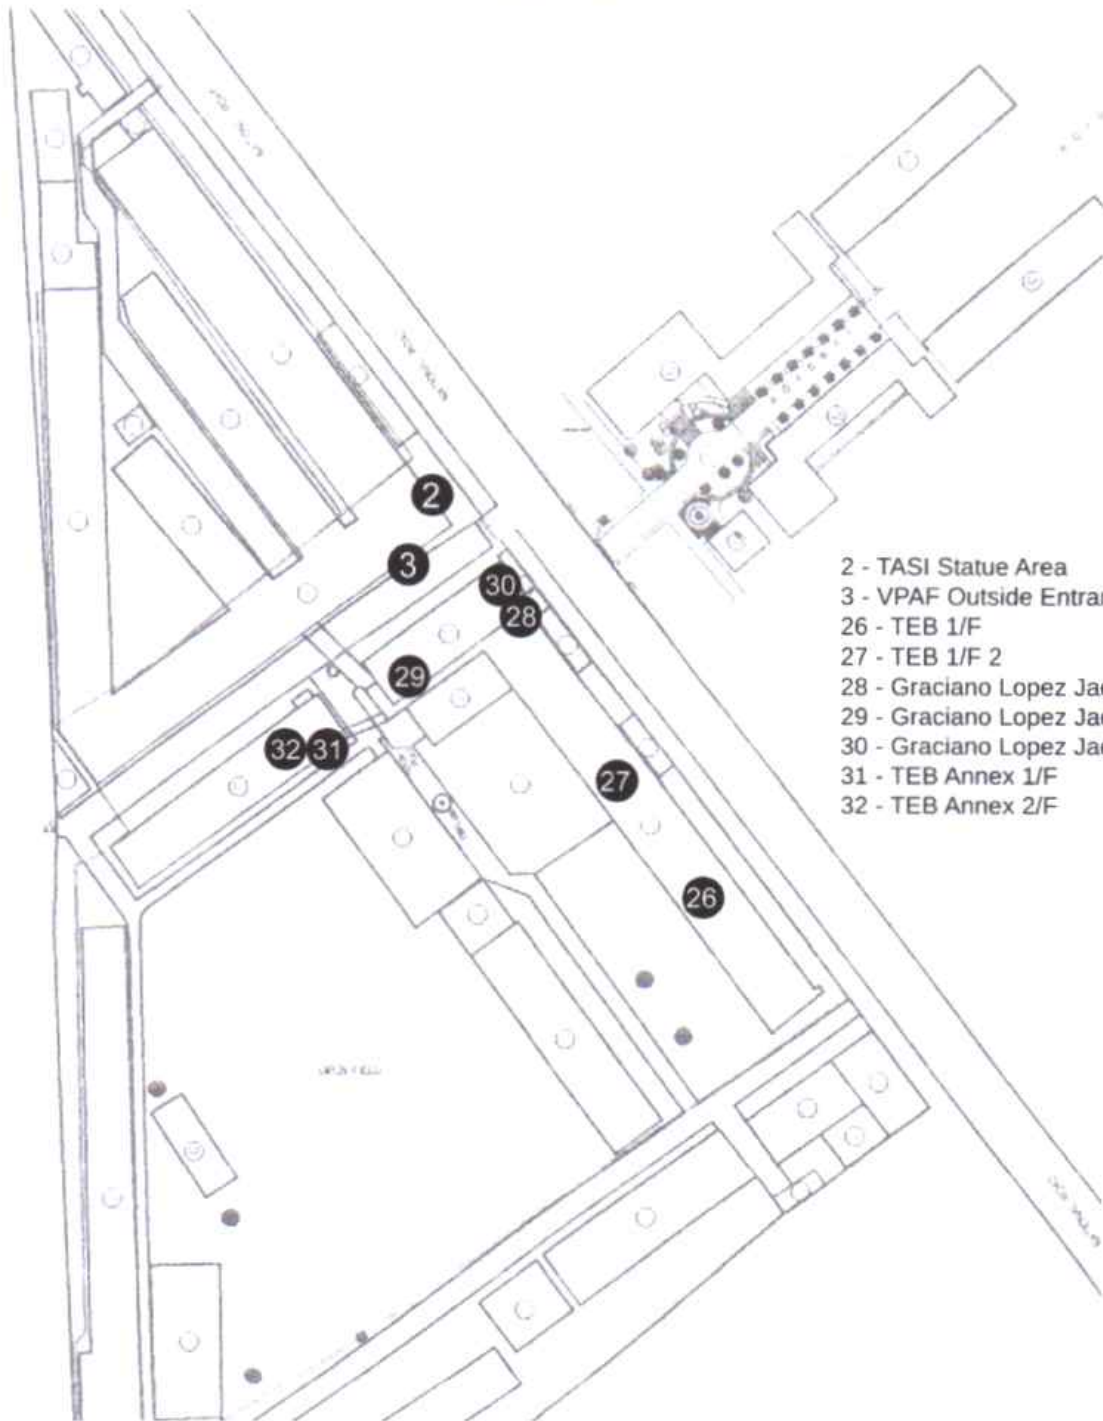

SITE MAP - NEW SITE

- 1 - UNEVOC Park
- 4 - ICT Building Entrance
- 5 - CEA Building 1/F Hallway
- 6 - CEA Building 1/F Hallway 2
- 7 - CEA Building 1/F Hallway 3
- 8 - CEA Building 2/F Hallway
- 9 - CEA Building 2/F Hallway 2
- 10 - CEA Building 2/F Hallway 3
- 11 - CEA Building 3/F Hallway
- 12 - CEA Building 3/F Hallway 2
- 13 - Science Building 1/F
- 14 - Science Building 1/F 1
- 15 - Science Building 2/F
- 16 - Science Building 2/F 2
- 17 - Science Lab 1/F
- 18 - Science Lab 1/F 1
- 19 - Science Lab 2/F
- 20 - Science Lab 2/F 2
- 21 - Science Lab 3/F
- 22 - Science Lab 3/F 2
- 23 - Student Services Bldg 1/F
- 24 - Student Services Bldg 2/F
- 25 - Student Services Bldg 2/F 2

Site Map - Main Site

- 2 - TASI Statue Area
- 3 - VPAF Outside Entrance Area
- 26 - TEB 1/F
- 27 - TEB 1/F 2
- 28 - Graciano Lopez Jaena 1/F
- 29 - Graciano Lopez Jaena 2/F
- 30 - Graciano Lopez Jaena 3/F
- 31 - TEB Annex 1/F
- 32 - TEB Annex 2/F